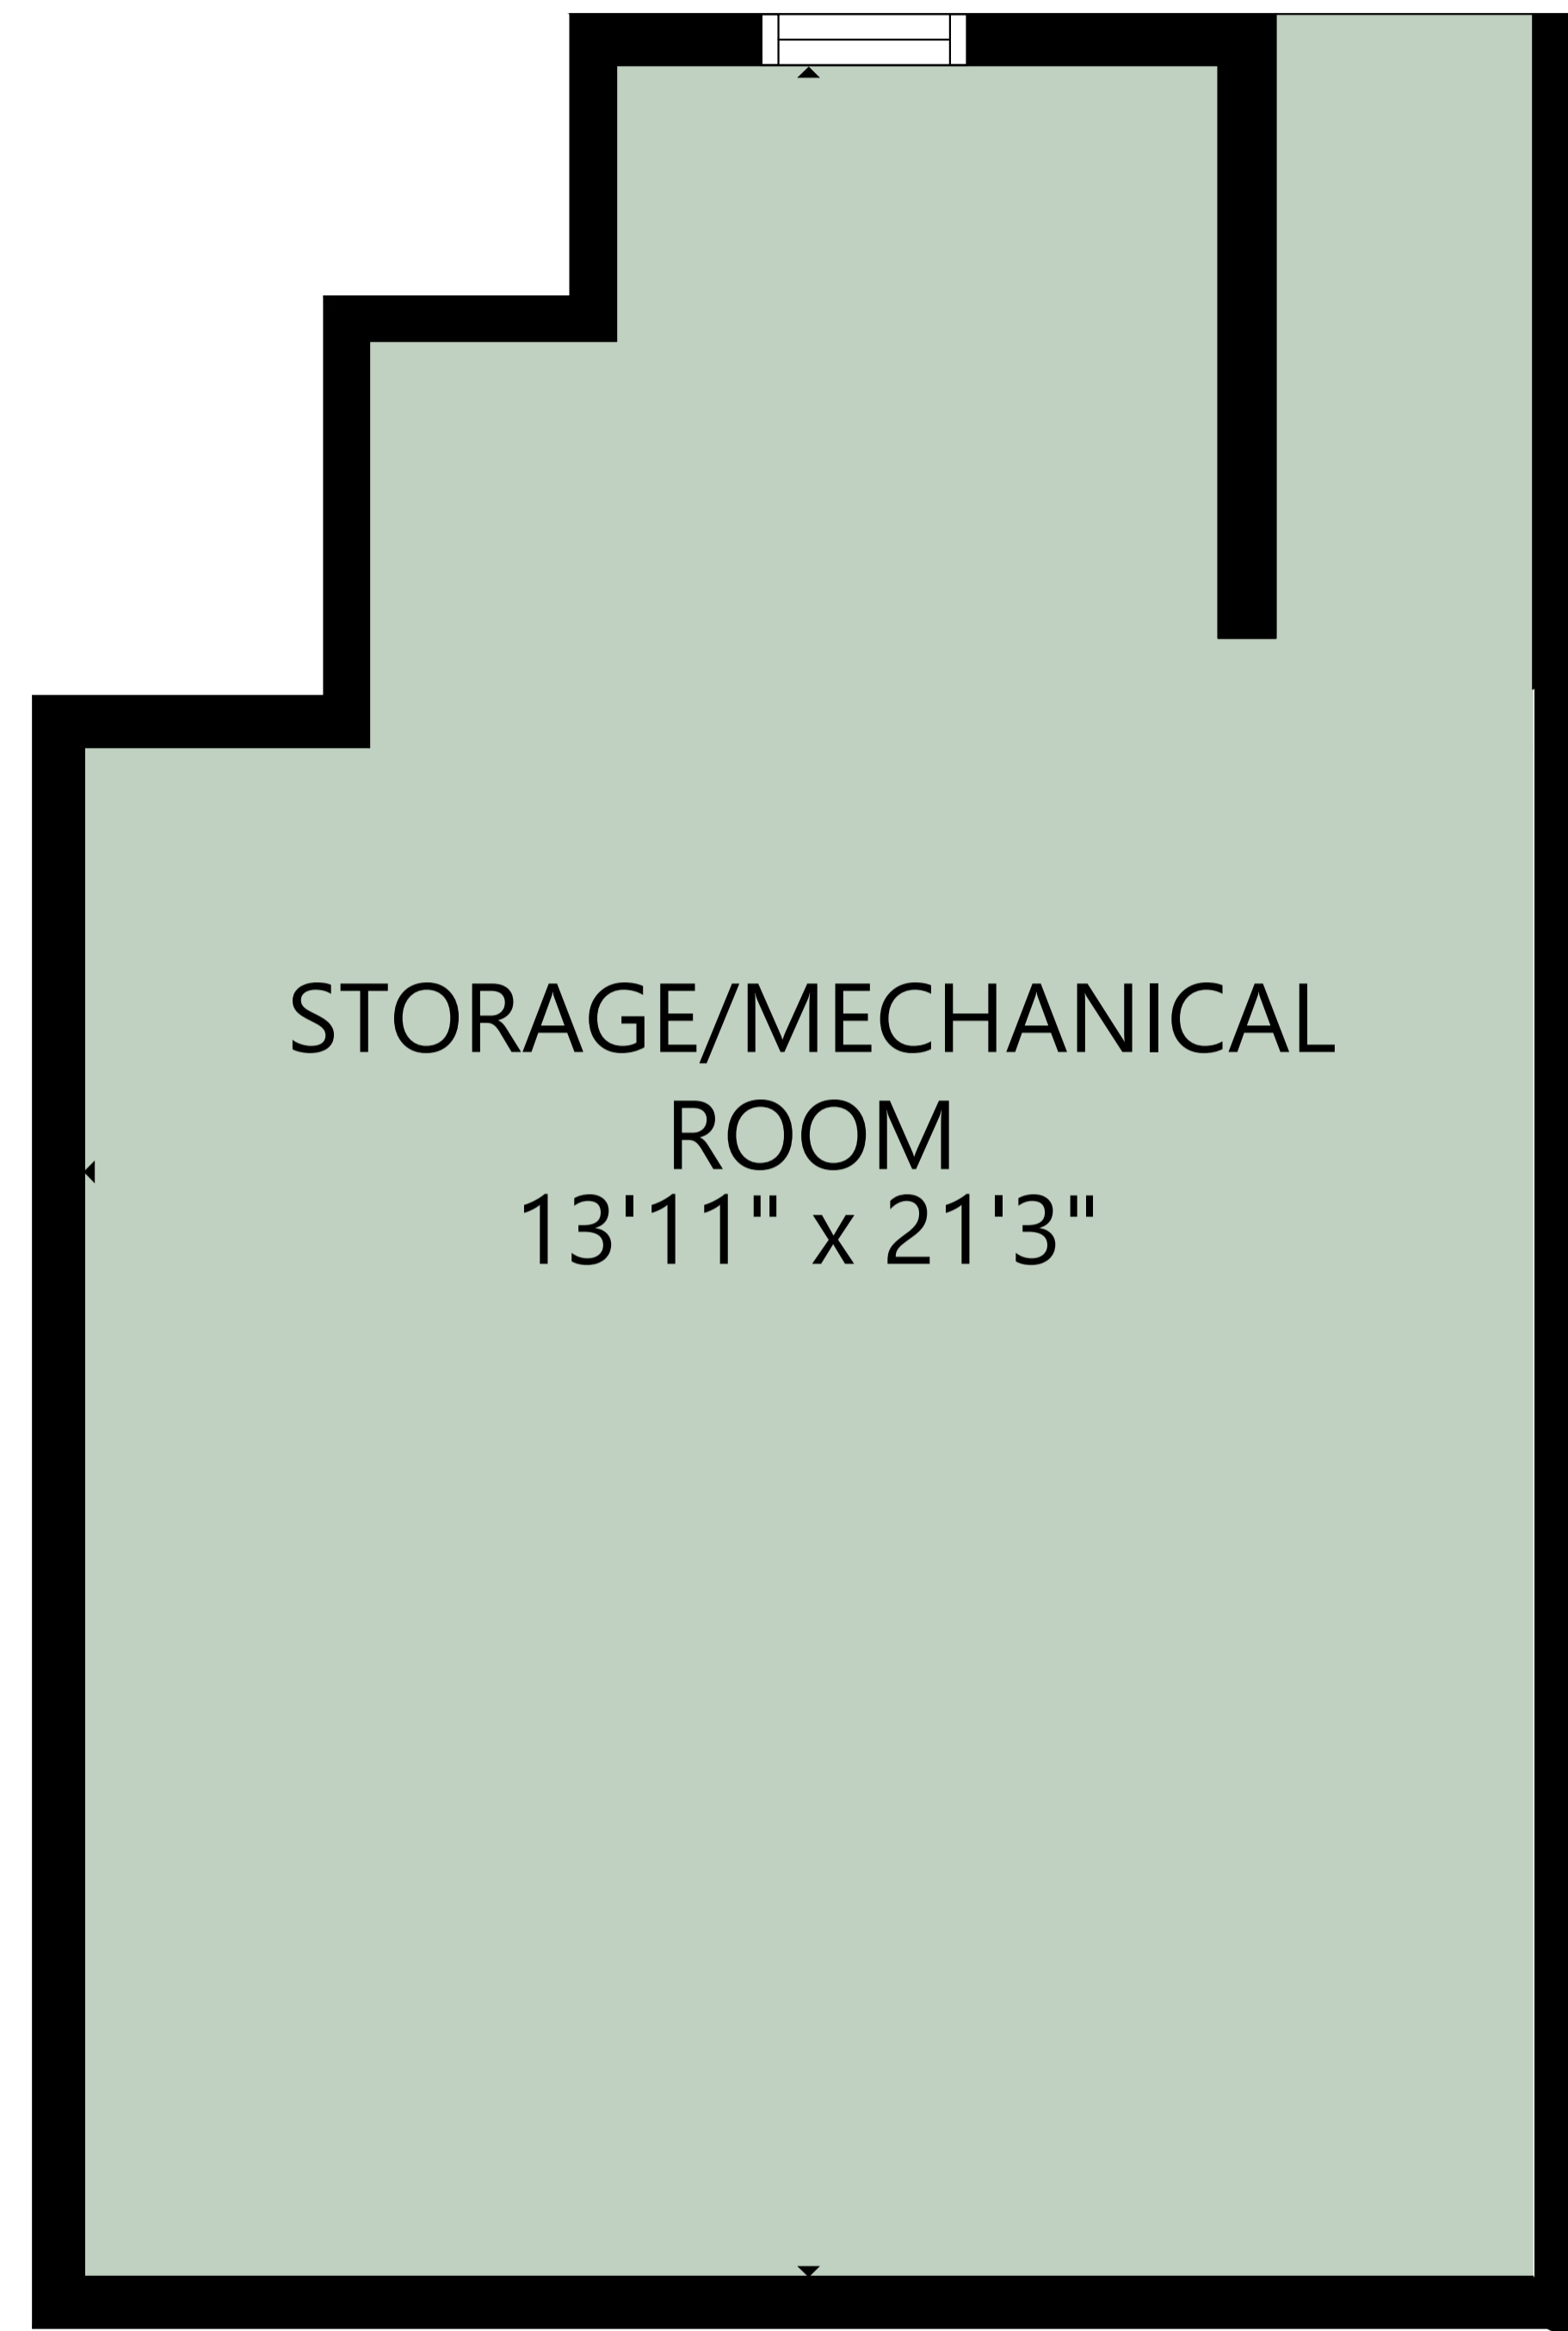

FLOOR 1

SIZE AND DIMENSIONS ARE APPROXIMATE, ACTUAL MAY VARY.

35 Page Road  
Newton, Massachusetts

FLOOR 2

SIZE AND DIMENSIONS ARE APPROXIMATE, ACTUAL MAY VARY.

35 Page Road  
Newton, Massachusetts

LOWER LEVEL

SIZE AND DIMENSIONS ARE APPROXIMATE, ACTUAL MAY VARY.

35 Page Road  
Newton, Massachusetts

STORAGE/MECHANICAL  
ROOM  
13'11" x 21'3"